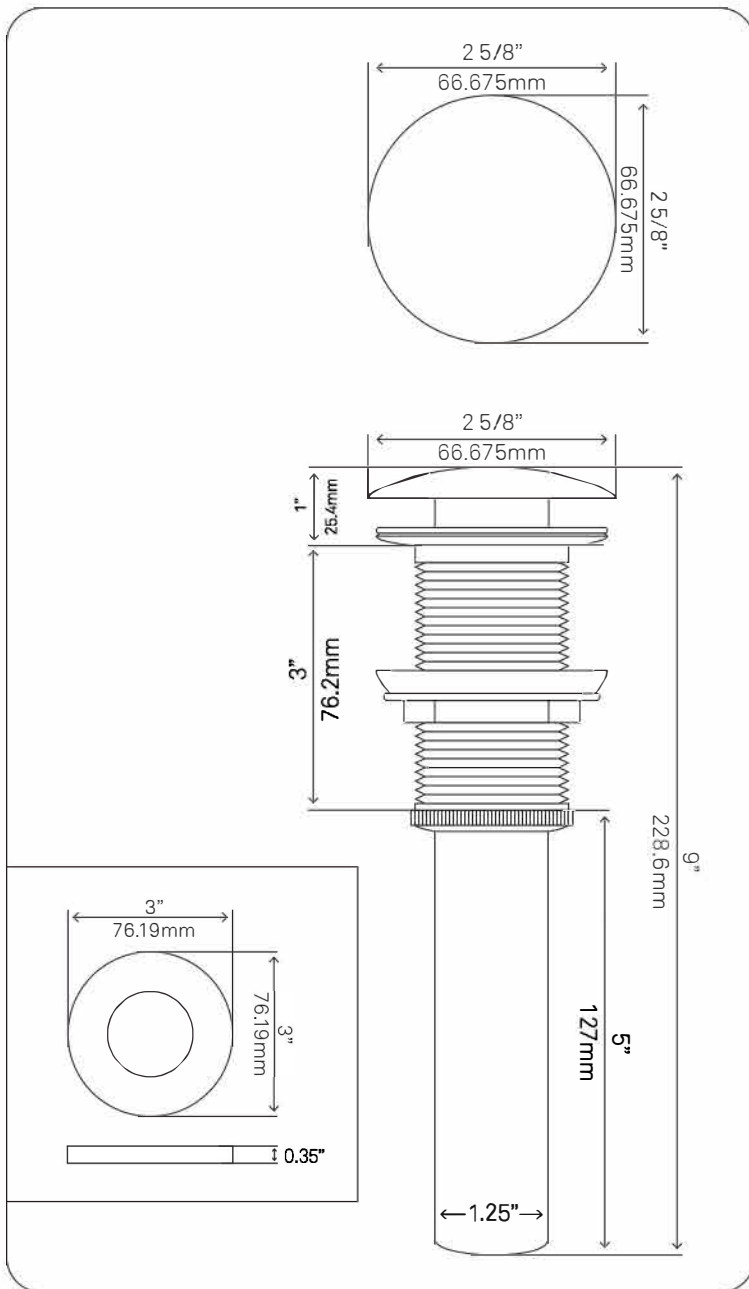

NOTES

Novatto reserves the right (1) to make changes in specifications and materials, and (2) to change or discontinue models, both without notice or obligation. Dimensions are for reference only, see www.Novatto.com for finish options and product availability.

Novatto Inc
TOLL FREE
844.404.4242 www.Novatto.com