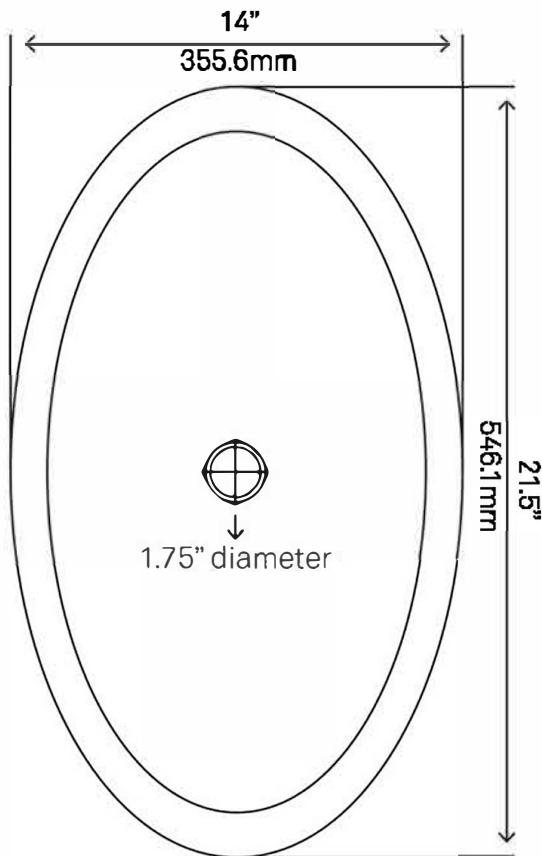

TIS-324G BIGIO
Clear Grey Vessel Sink

Requested By: _____

Specific Features: _____

STANDARD SPECIFICATIONS:

- Oval slipper clear grey glass vessel
- Made with high tempered glass
- Scratch resistant and non-porous
- Designed for above counter installation
- Standard U.S. plumbing connections
- 1.75-inch drain opening
- No overflow

Novatto Inc
 TOLL FREE 844.404.4242
www.Novatto.com

NOVATTO

PUD-MB-MR Vessel Sink Pop-Up Drain and Mounting Ring, Matte Black

Requested By: _____

Specific Features: _____

STANDARD SPECIFICATIONS:

- Clicker pop-up vessel sink drain and mounting ring
- Matte Black finish
- Solid brass construction
- Includes rubber seals and fastener for installation
- 9-inches total pop-up length
- Fits any standard 1.75-inch drain opening
- cUPC