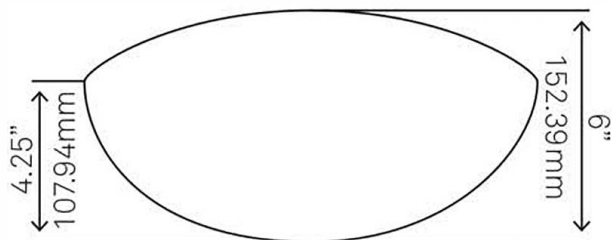

TIS-324G BIGIO
Clear Grey Vessel Sink

Requested By: _____

Specific Features: _____

STANDARD SPECIFICATIONS:

- Oval slipper clear grey glass vessel
- Made with high tempered glass
- Scratch resistant and non-porous
- Designed for above counter installation
- Standard U.S. plumbing connections
- 1.75-inch drain opening
- No overflow